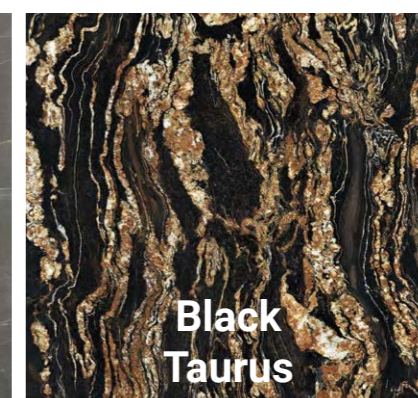

*Dimensions: 240x120 cm; 278x120 cm; 320x160 cm*

*Thickness: 6 mm, 12 mm, 20 mm*

*Type of finish: polished, matte.*

**Greylac Platinum**

**Statuario Superior**

**Bianco Vagli**

**Calacatta Extra**

**Montblanc**

**Antique White**

**Nordic Wood Gold**

**Four Season Honey**

**Resin Smoke**

**Grey Grafite**

**Black Taurus**

**Nordik Stone Black**

**Rebel Night**