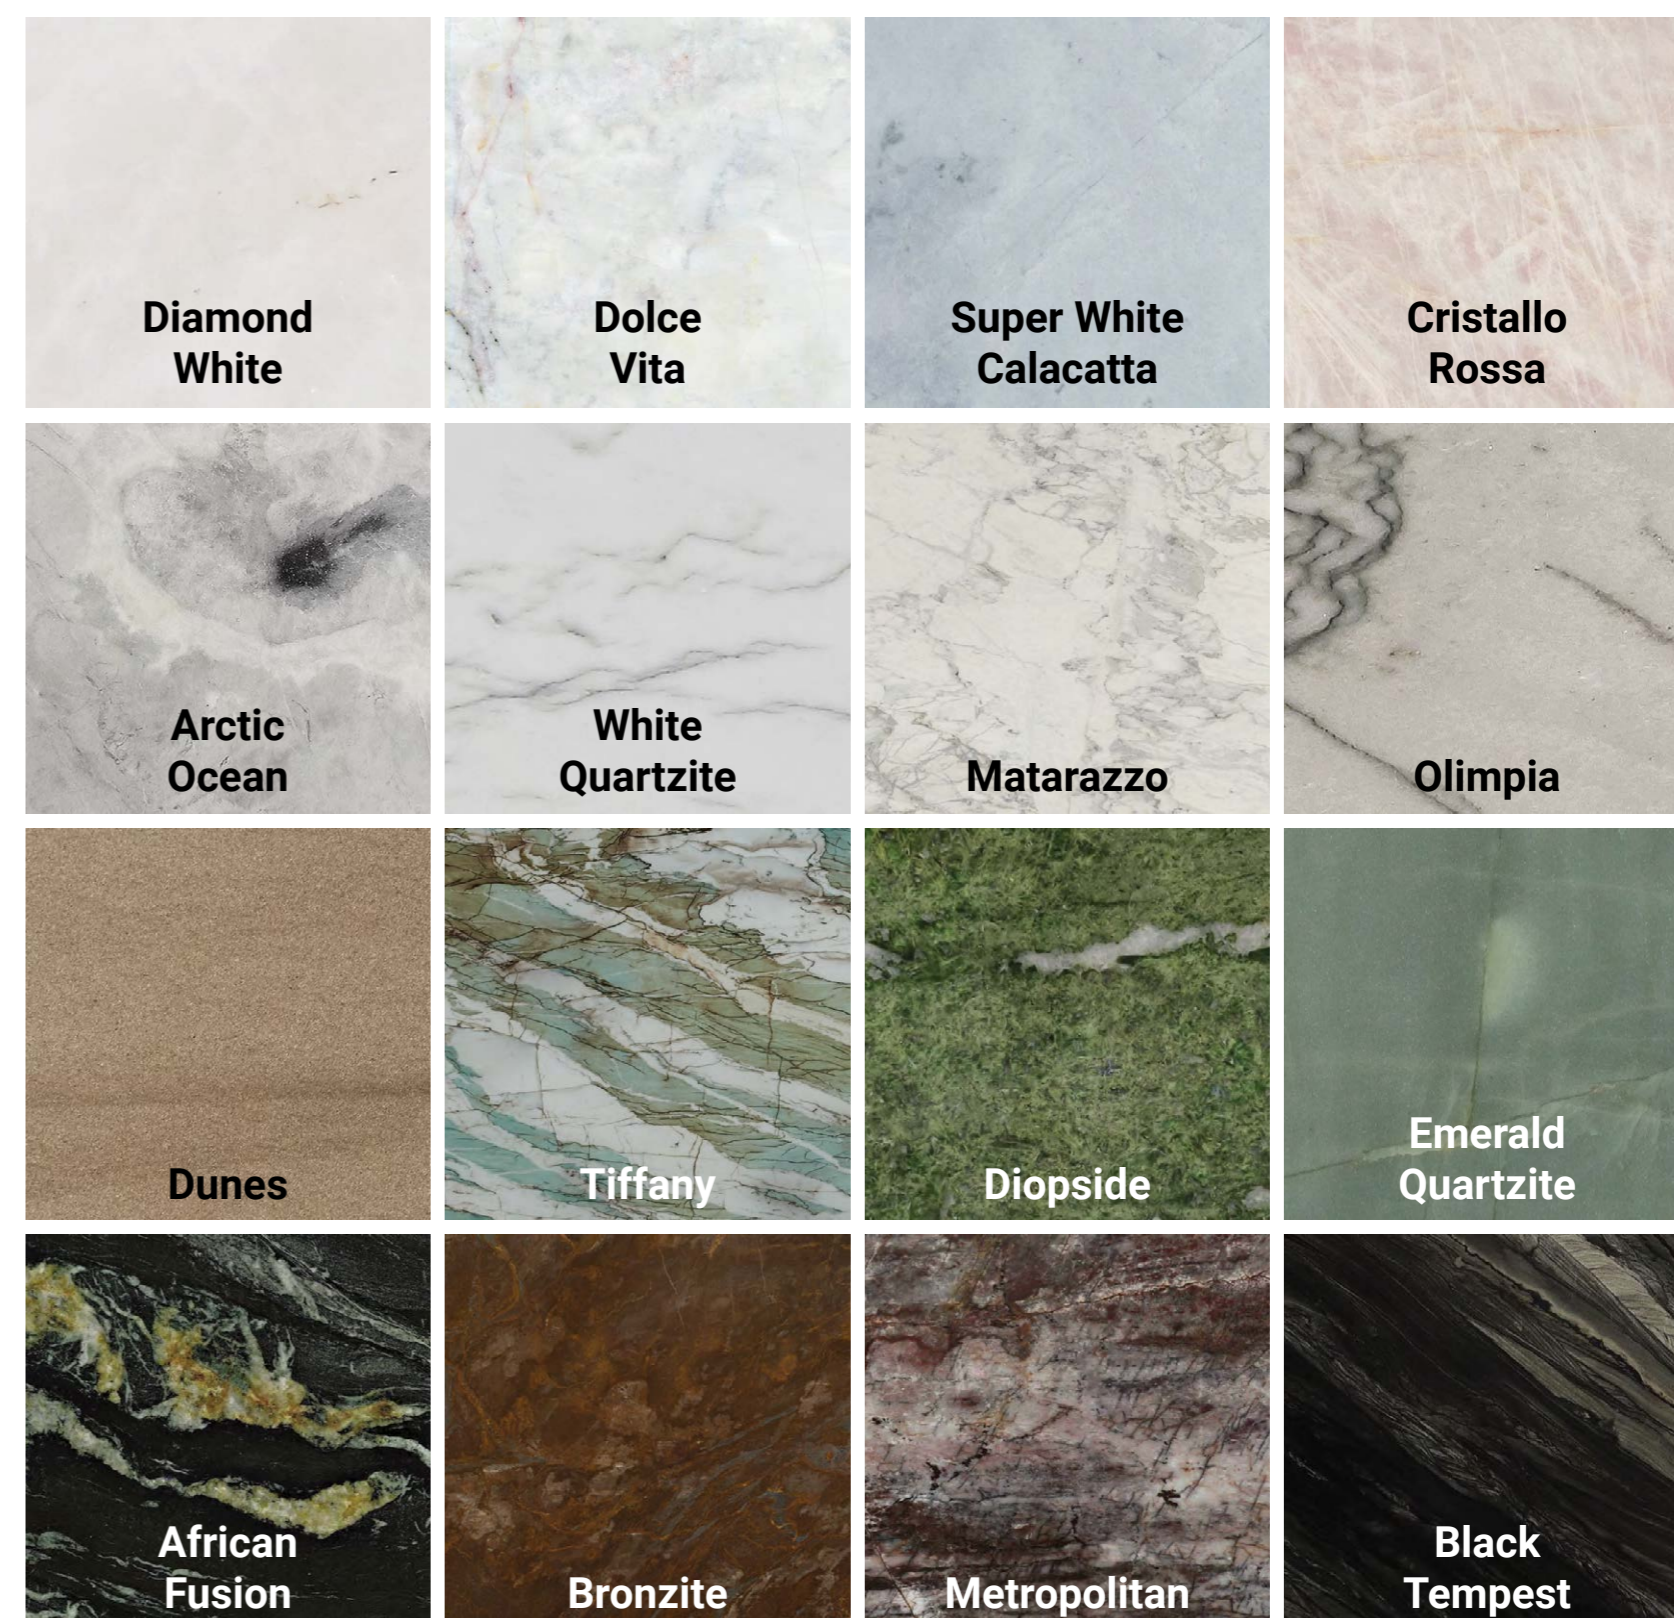

KVARCIT QUARTZITE

Namena: pogodan za kuhinjske ploče, za sve elemente u enterijeru jer je otporan na habanje. Ima izgled mermera a trajnost granita.

Dimenzije: 300 x 190 cm

Debljina: 2 i 3 cm

Vrsta završne obrade: polirano, mat, četkano

Purpose: suitable for kitchen countertops, for all elements in the interior because it is resistant to wear. It has the appearance of marble and the durability of granite.

Dimensions: 300 x 190 cm

Thickness: 2 and 3 cm

Type of finish: polished, matte, brushed