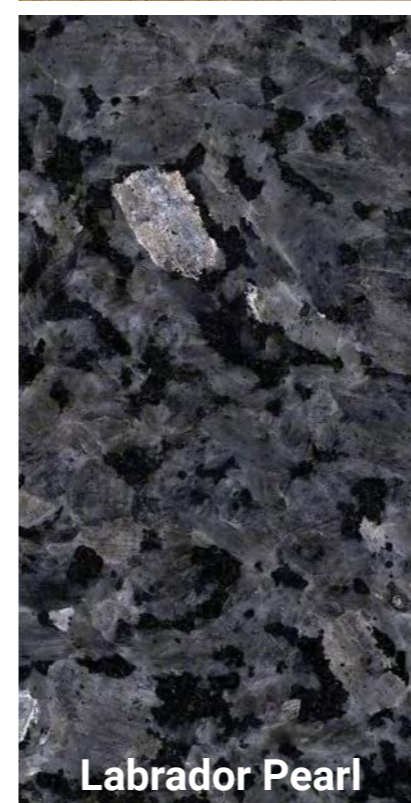

*Dimensions: 320 x 190 cm*

*Thickness: 2, 3, 5, 10 cm*

*Type of finish: flamed, polished, edged, brushed, matte, and honed.*

Blue Roma

Azul  
Macaubas

Patagonia

Marinace  
Smeraldo

Labrador Pearl