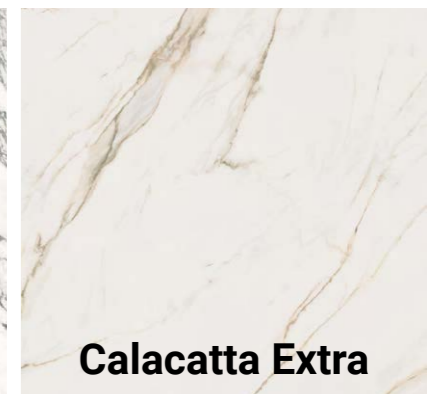

*Dimensions: 240x120 cm; 278x120 cm; 320x160 cm*

*Thickness: 6 mm, 12 mm, 20 mm*

*Type of finish: polished, matte.*

**Greylac Platinum**

**Statuario Superior**

**Bianco Vagli**

**Calacatta Extra**

**Montblanc**