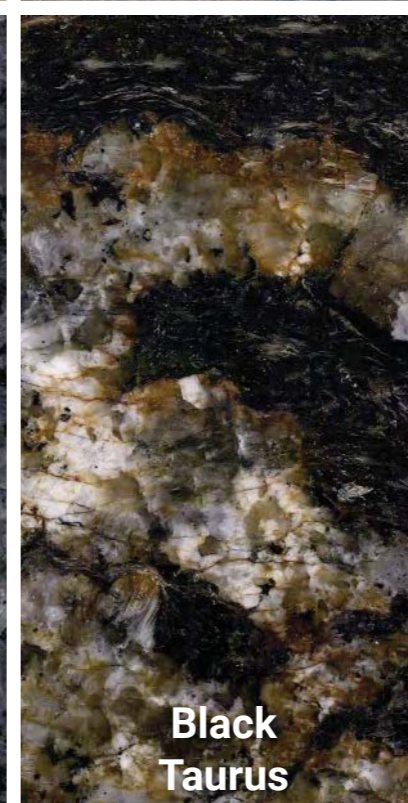

*Dimensions: 320 x 190 cm*

*Thickness: 2, 3, 5, 10 cm*

*Type of finish: flamed, polished, edged, brushed, matte, and honed.*

Blue Roma

Azul  
Macaubas

Patagonia

Marinace  
Smeraldo

Labrador Pearl