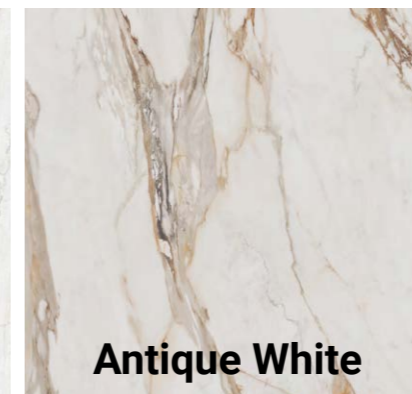

*Dimensions: 240x120 cm; 278x120 cm; 320x160 cm*

*Thickness: 6 mm, 12 mm, 20 mm*

*Type of finish: polished, matte.*

**Greylac Platinum**

**Statuario Superior**

**Bianco Vagli**

**Calacatta Extra**

**Montblanc**

**Antique White**

**Nordic Wood Gold**

**Four Season Honey**

**Resin Smoke**

**Grey Grafite**

**Black Taurus**

**Nordik Stone Black**

**Rebel Night**